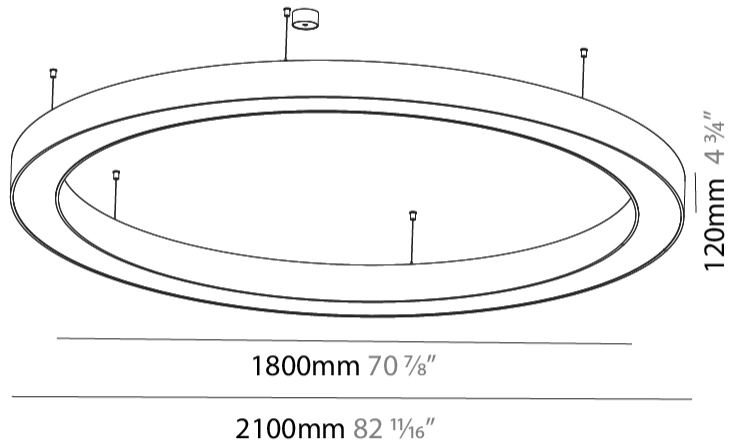

GENERAL

Series: Glorious
Subseries: Glorious
Brand: Prolicht
Division: Architectural
Mounting Type: Suspension
Mounting Location: Ceiling
Subcategory: Ambient

PHYSICAL

Shape: Round
Diameter (mm): 2100
Diameter (in): 82 11/16
Height (mm): 120
Height (in): 4 3/4
Max. Overall Height (mm): 2120
Max. Overall Height (in): 83 7/16
Light Distribution: Direct
Weight (kg): 25.9
Weight (lbs): 56.98
Diffuser: PMMA - Opal or Micro-Prism
Fixture Finish: SSR / BKV / CWI / CRY / HAB / LAG / UFT / ITA / RUA / RUR / MIC / FTG / MYG / TWT / LOD / PUS / FRO / FUP / KIA / POP / BLS / SPG / MEY / GOH / GUM / CHC / COM / ABZ / JAG / OBR / MOS / ROR
Fixture Material: Aluminum

ELECTRICAL

Lamp Type: LED (Zhaga Standard)
Input Wattage (W): 105
Total Output Wattage (W): 84 / 67.2 (3500K)
Dimming: Non-Dimming / Phase Dimming (120Vac only) / 0-10V Dimming
Driver Included: Yes
Driver Location: Integrated
Driver Type: Constant Current
Driver Class: Class 2
Input Voltage (V): 120 - 277
Constant Current (MA): 350 / 700 (3500K)

LED

Color Temperature (°K): 3000 / 3500 / 4000
Max. Delivered Lumen (lm): 9690 / 10035 / 10240
CRI: >80 CRI
Efficiency (%): 65
Lamp Life (hrs): 50000

OPTICAL

RATINGS AND CERTIFICATIONS

Certified By: Certified for North American Standards
IP rating: IP20